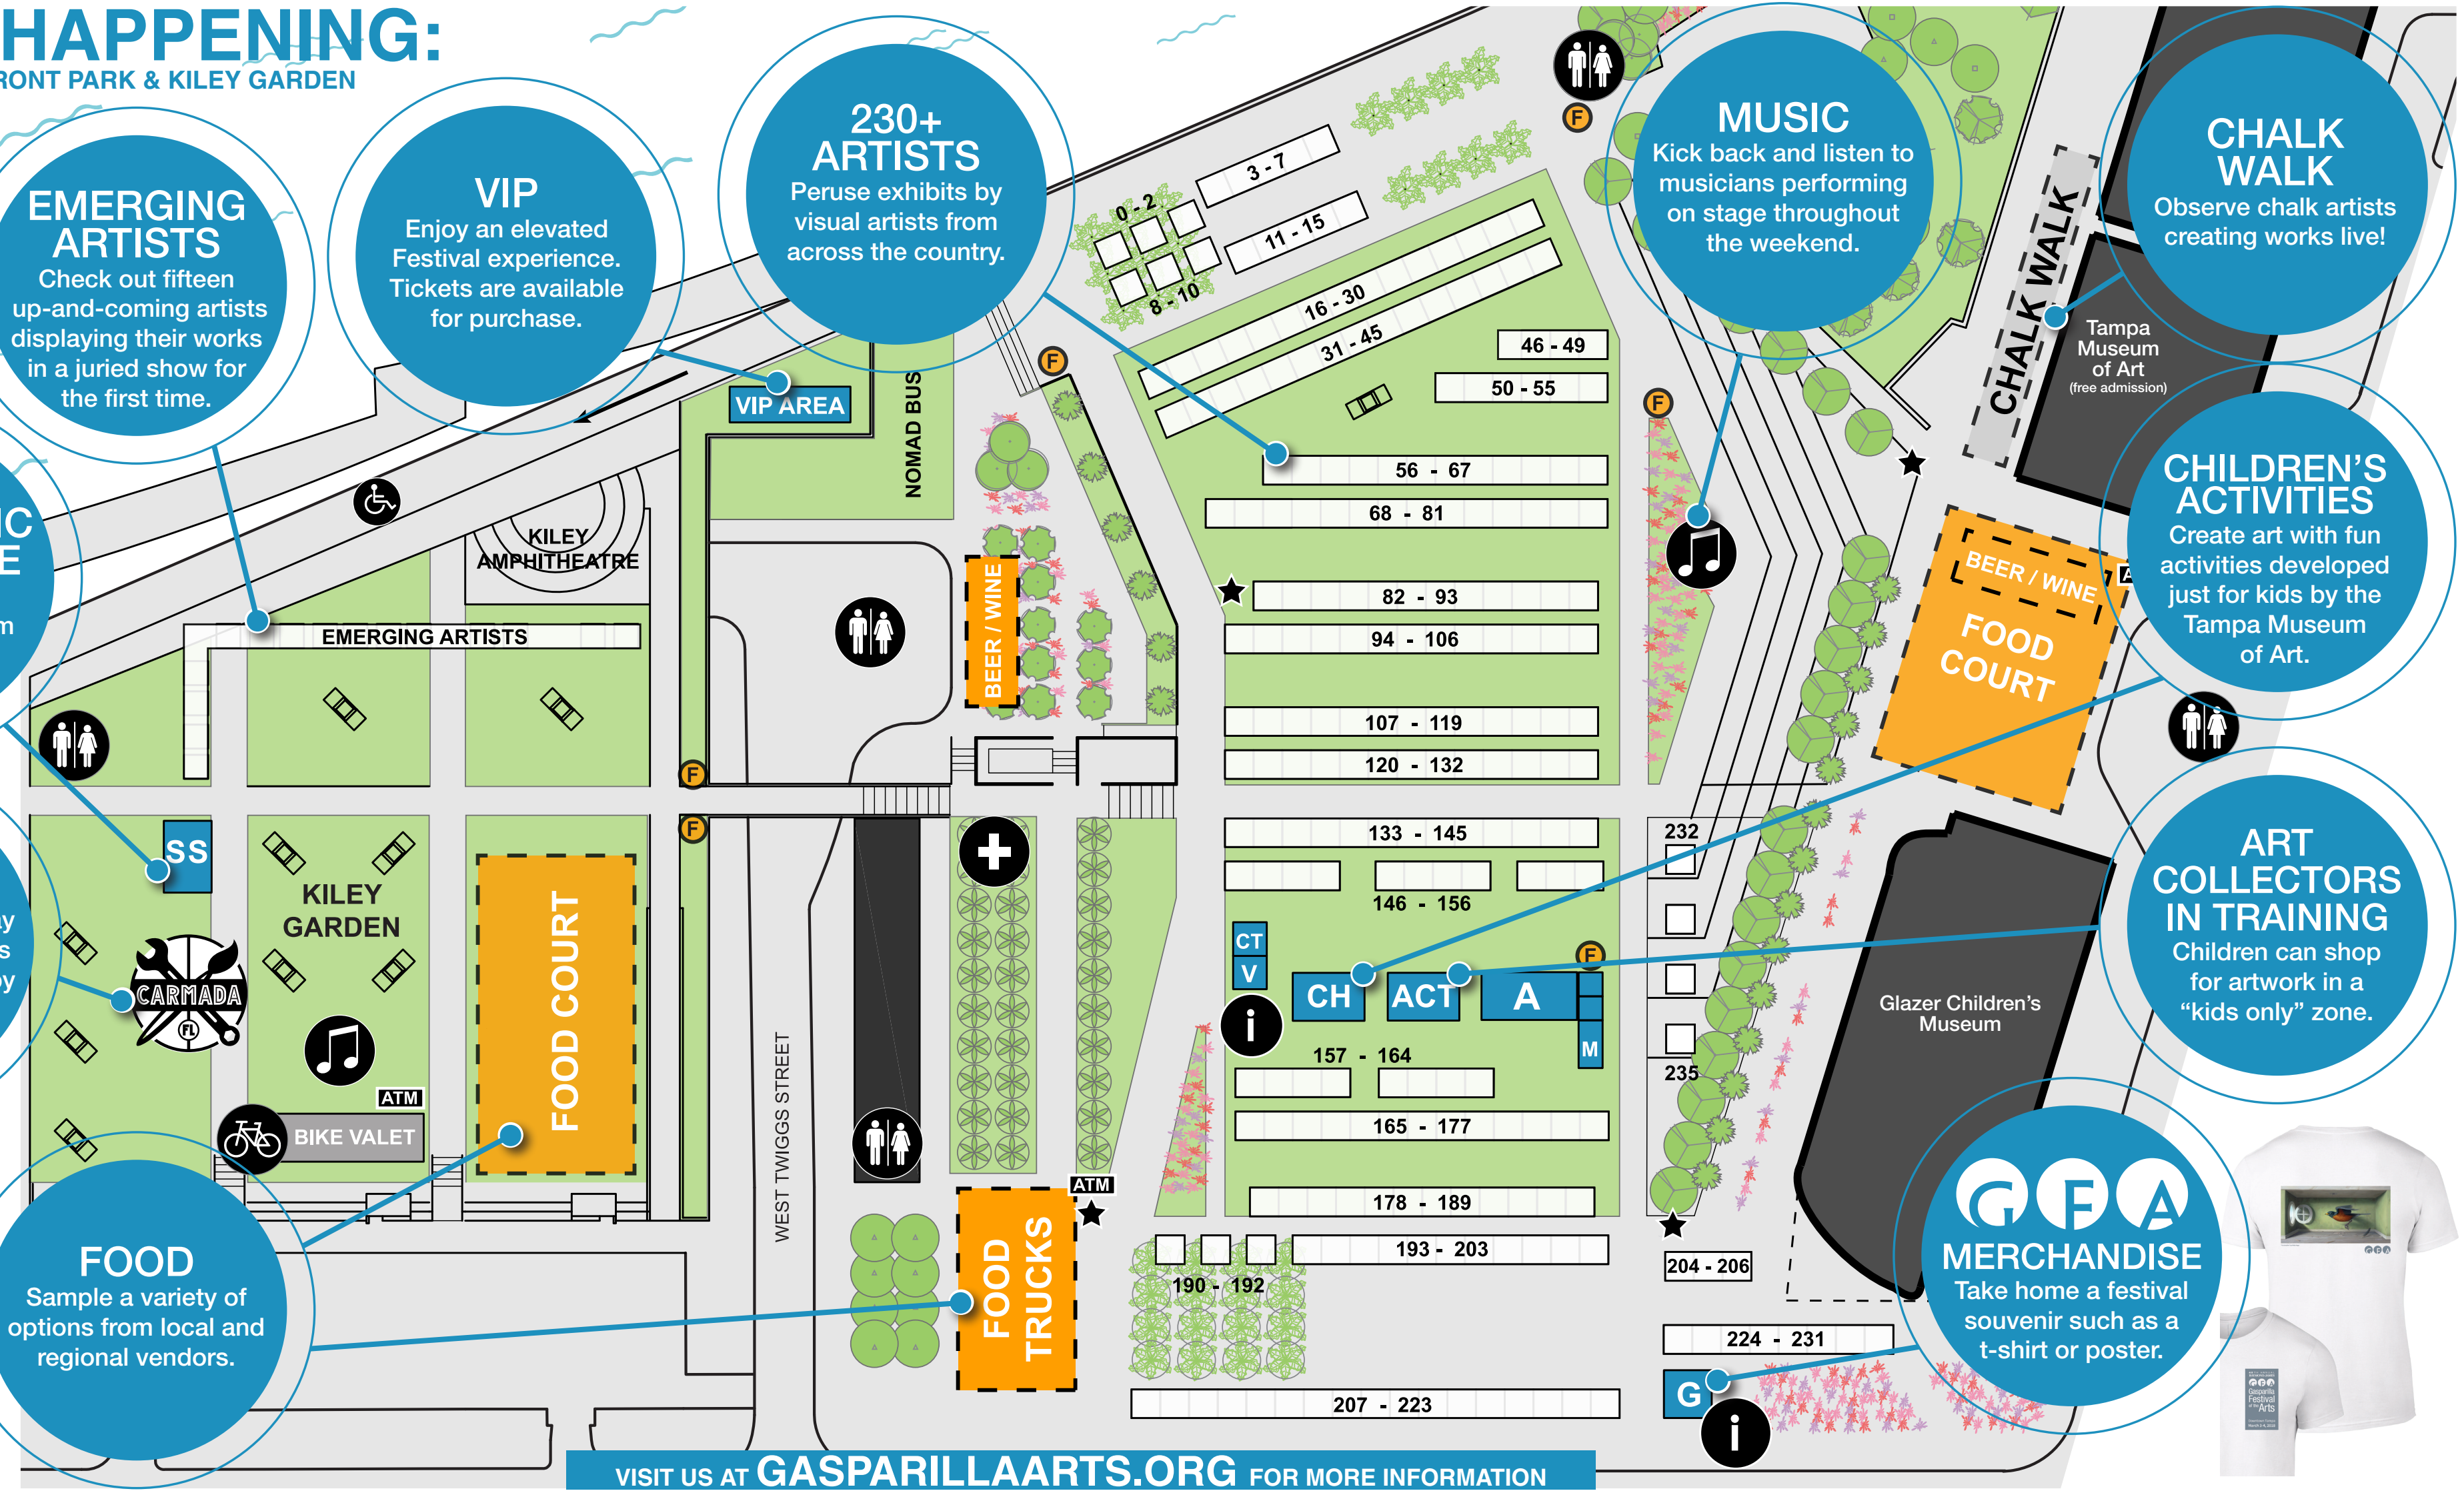

WHAT'S HAPPENING:

CURTIS HIXON WATERFRONT PARK & KILEY GARDEN

- Accessible Ramp to Kiley Garden
- First Aid
- Information
- Music
- Programs
- Restrooms

EMERGING ARTISTS
Check out fifteen up-and-coming artists displaying their works in a juried show for the first time.

VIP
Enjoy an elevated Festival experience. Tickets are available for purchase.

230+ ARTISTS
Peruse exhibits by visual artists from across the country.

MUSIC
Kick back and listen to musicians performing on stage throughout the weekend.

CHALK WALK
Observe chalk artists creating works live!

SCHOLASTIC SHOWCASE
View works by K-12 students from throughout the region.

CHILDREN'S ACTIVITIES
Create art with fun activities developed just for kids by the Tampa Museum of Art.

CARMADA
See art cars on display and watch as vehicles are transformed live by local artists!

ART COLLECTORS IN TRAINING
Children can shop for artwork in a "kids only" zone.

FOOD
Sample a variety of options from local and regional vendors.

GEA MERCHANDISE
Take home a festival souvenir such as a t-shirt or poster.

48TH ANNUAL RAYMOND JAMES

Gasparilla Festival of the Arts

VISIT US AT GASPARILLAARTS.ORG FOR MORE INFORMATION